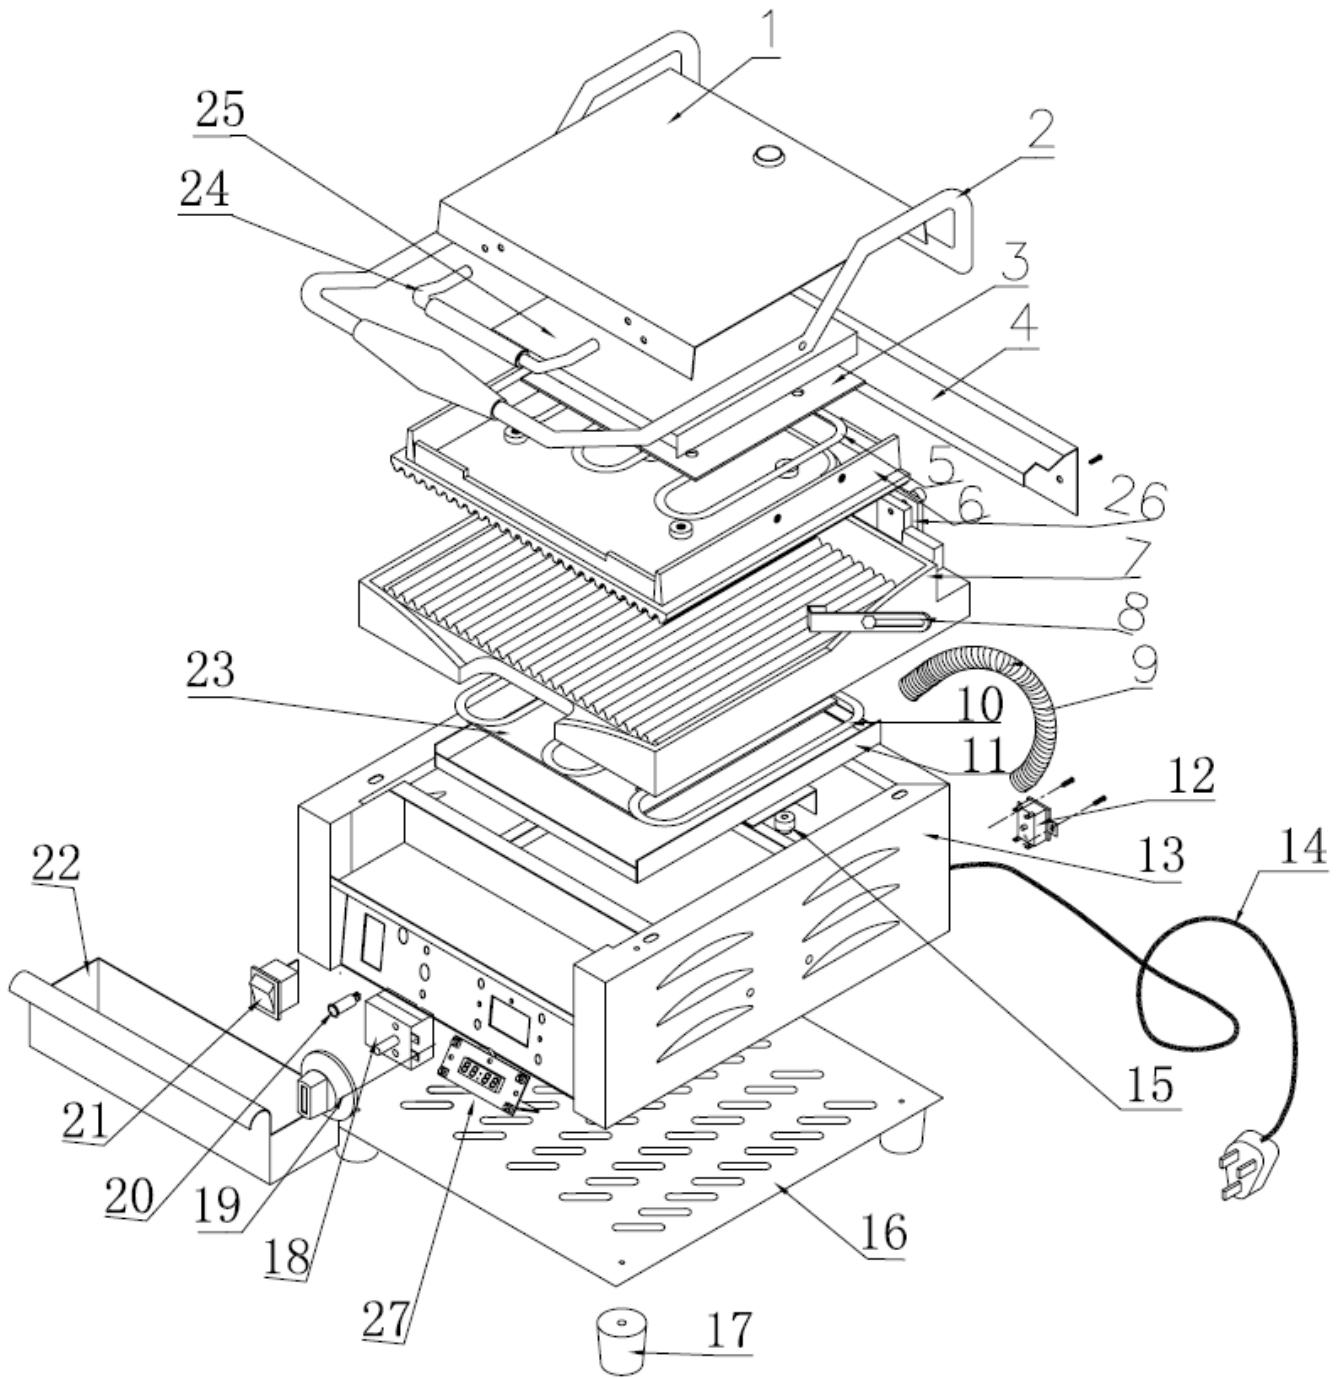

Machine	Explode	Code	Description
Single Contact Grills: L501 L503 & L511 with Timer	1		Top Cover
Single Contact Grills: L501 L503 & L511 with Timer	2	N481	Main Handle
Single Contact Grills: L501 L503 & L511 with Timer	3		Upper Mica Plate
Single Contact Grills: L501 L503 & L511 with Timer	4		Rear Cover
Single Contact Grills: L501 L503 & L511 with Timer	5	N145	Heating Element Upper
Single Contact Grills: L501 L503 & L511 with Timer	6		Cast Plate Upper
Single Contact Grills: L501 L503 & L511 with Timer	7		Cast Plate Lower
Single Contact Grills: L501 L503 & L511 with Timer	8		Hinge
Single Contact Grills: L501 L503 & L511 with Timer	9	N480	Plate Connecting Spring
Single Contact Grills: L501 L503 & L511 with Timer	10	N153	Heating Element Lower
Single Contact Grills: L501 L503 & L511 with Timer	11		Insulation Plate Lower
Single Contact Grills: L501 L503 & L511 with Timer	12	N126	Thermal Cut Out
Single Contact Grills: L501 L503 & L511 with Timer	13		Main Body
Single Contact Grills: L501 L503 & L511 with Timer	14		Plug & Lead
Single Contact Grills: L501 L503 & L511 with Timer	15		Ceramic Tube
Single Contact Grills: L501 L503 & L511 with Timer	16		Base Plate
Single Contact Grills: L501 L503 & L511 with Timer	17	AC689	Feet
Single Contact Grills: L501 L503 & L511 with Timer	18	N125	Thermostat
Single Contact Grills: L501 L503 & L511 with Timer	19	N129	Dial
Single Contact Grills: L501 L503 & L511 with Timer	20	N486	Indicator Light
Single Contact Grills: L501 L503 & L511 with Timer	21	N146	Switch
Single Contact Grills: L501 L503 & L511 with Timer	22	N477	Drip Tray
Single Contact Grills: L501 L503 & L511 with Timer	23		Lower Mica Plate
Single Contact Grills: L501 L503 & L511 with Timer	24	N484	Small Handle
Single Contact Grills: L501 L503 & L511 with Timer	25		Insulation Plate Upper
Single Contact Grills: L501 L503 & L511 with Timer	26	AD566	Tension Bracket
Single Contact Grills: L501 L503 & L511 with Timer	27	AE837	Timer with Transformer
Single Contact Grills: L501 L503 & L511 with Timer	Not shown	AC638	Wiring Loom