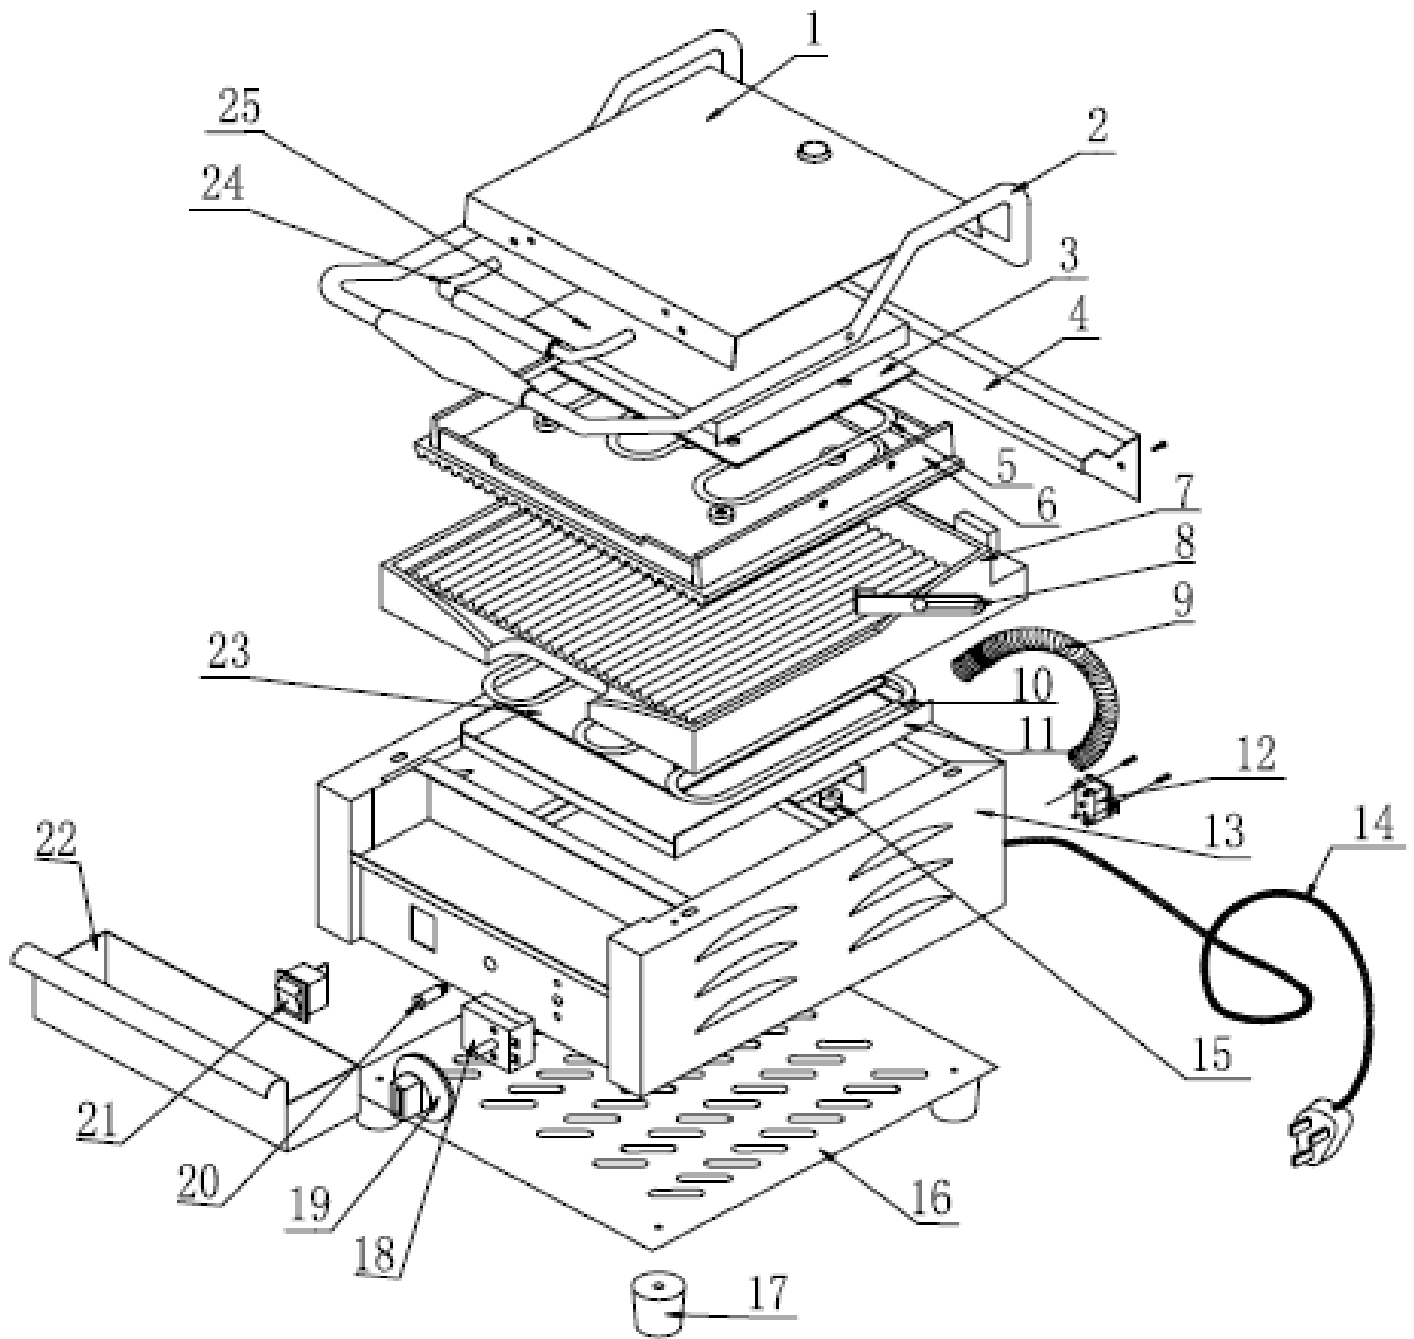

Machine	Explode	Code	Description
Single Contact Grills: L501 L503 & L511 with Timer	1		Top Cover
Single Contact Grills: L501 L503 & L511 with Timer	2	N481	Main Handle
Single Contact Grills: L501 L503 & L511 with Timer	3		Upper Mica Plate
Single Contact Grills: L501 L503 & L511 with Timer	4		Rear Cover
Single Contact Grills: L501 L503 & L511 with Timer	5	N145	Heating Element Upper
Single Contact Grills: L501 L503 & L511 with Timer	6		Cast Plate Upper
Single Contact Grills: L501 L503 & L511 with Timer	7		Cast Plate Lower
Single Contact Grills: L501 L503 & L511 with Timer	8		Hinge
Single Contact Grills: L501 L503 & L511 with Timer	9	N480	Plate Connecting Spring
Single Contact Grills: L501 L503 & L511 with Timer	10	N153	Heating Element Lower
Single Contact Grills: L501 L503 & L511 with Timer	11		Insulation Plate Lower
Single Contact Grills: L501 L503 & L511 with Timer	12	N126	Thermal Cut Out
Single Contact Grills: L501 L503 & L511 with Timer	13		Main Body
Single Contact Grills: L501 L503 & L511 with Timer	14		Plug & Lead
Single Contact Grills: L501 L503 & L511 with Timer	15		Ceramic Tube
Single Contact Grills: L501 L503 & L511 with Timer	16		Base Plate
Single Contact Grills: L501 L503 & L511 with Timer	17	AC689	Feet
Single Contact Grills: L501 L503 & L511 with Timer	18	N125	Thermostat
Single Contact Grills: L501 L503 & L511 with Timer	19	N129	Dial
Single Contact Grills: L501 L503 & L511 with Timer	20	N486	Indicator Light
Single Contact Grills: L501 L503 & L511 with Timer	21	N146	Switch
Single Contact Grills: L501 L503 & L511 with Timer	22	N477	Drip Tray
Single Contact Grills: L501 L503 & L511 with Timer	23		Lower Mica Plate
Single Contact Grills: L501 L503 & L511 with Timer	24	N484	Small Handle
Single Contact Grills: L501 L503 & L511 with Timer	25		Insulation Plate Upper
Single Contact Grills: L501 L503 & L511 with Timer	26	AD566	Tension Bracket
Single Contact Grills: L501 L503 & L511 with Timer	27	AE837	Timer with Transformer
Single Contact Grills: L501 L503 & L511 with Timer	Not shown	AC638	Wiring Loom